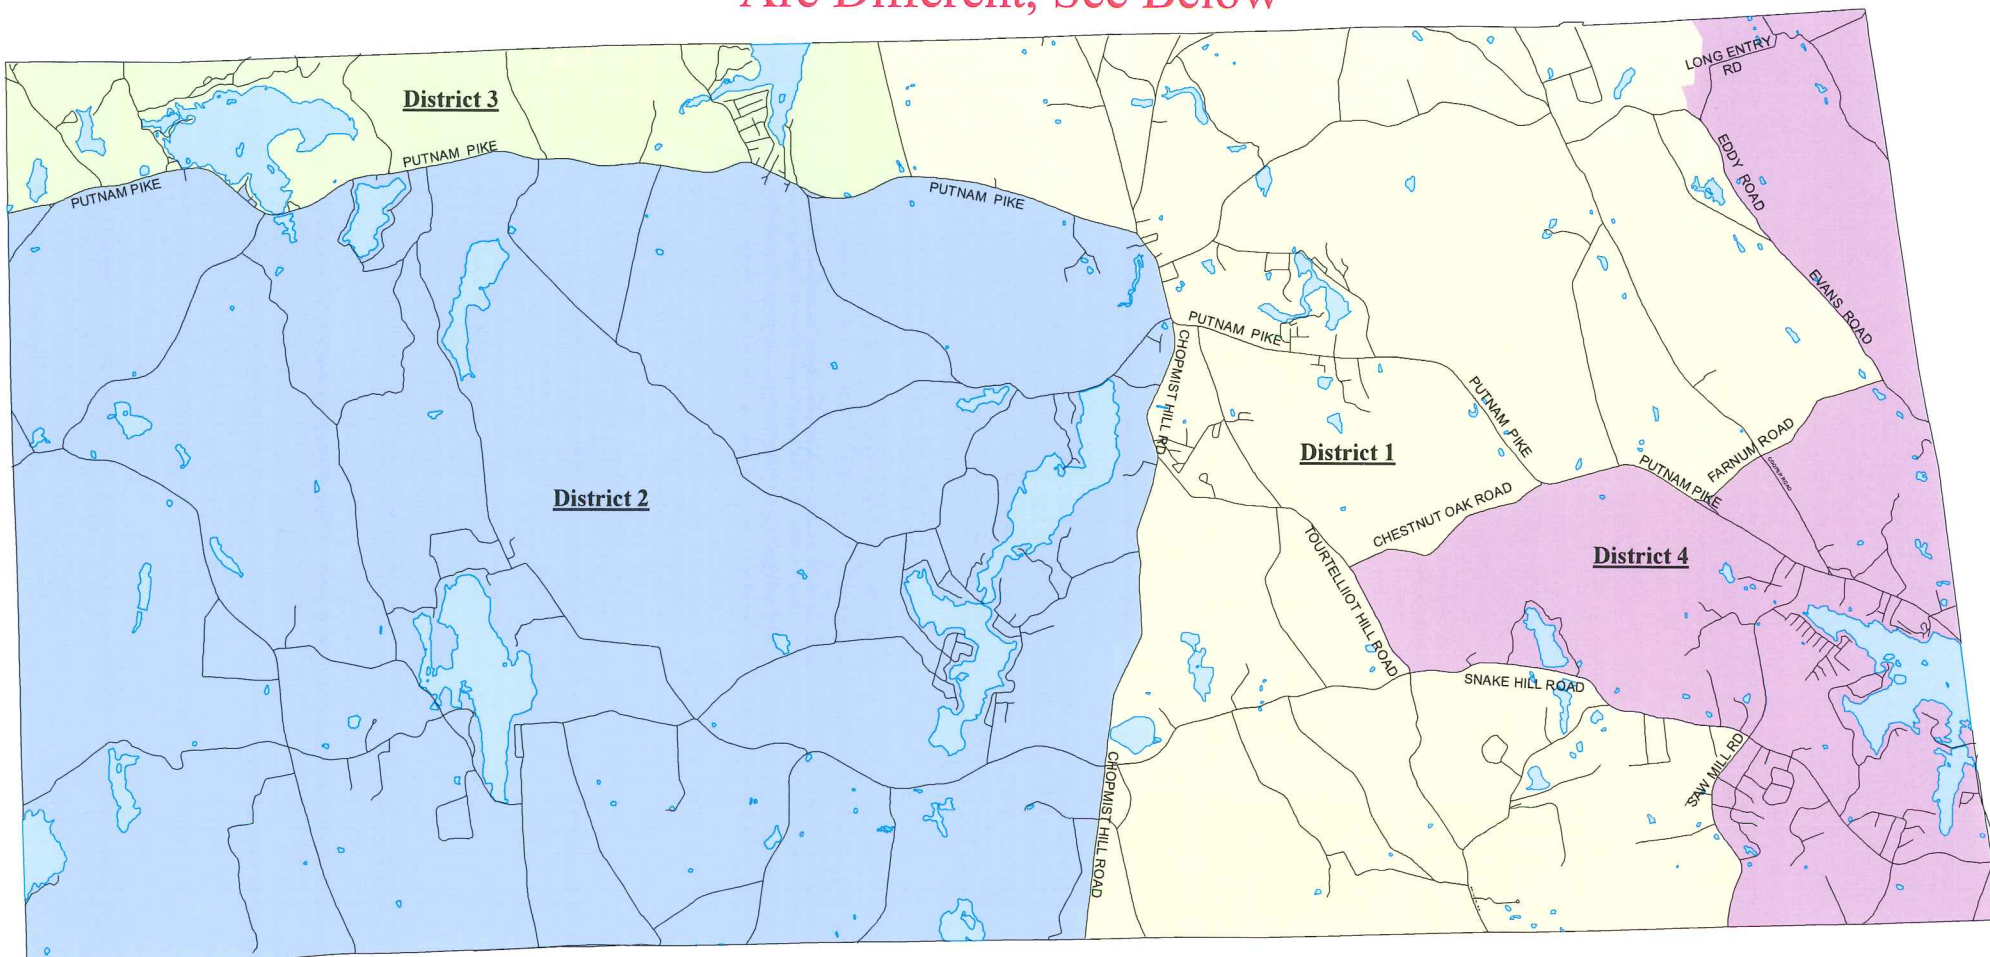

Glocester Voting Locations 2020

Primary & General Election Locations

Are Different, See Below

Any Questions?
 Call the Town Clerk's Office at 568-6206

The Board of Canvassers are located at
 the Town Hall, 1145 Putnam Pike.

Town of Glocester

Sept. 8 Primary
 Nov. 3 General Election
 7:00 a.m. to 8:00 p.m.

Voting Districts and Locations		
	<u>Primary</u>	<u>General Election</u>
District 1	Pon. Middle School	Pon. Middle School
District 2	Pon. Middle School	West Gloc. School
District 3	West Gloc. School	Senior Center
District 4	Fogarty School	Fogarty School