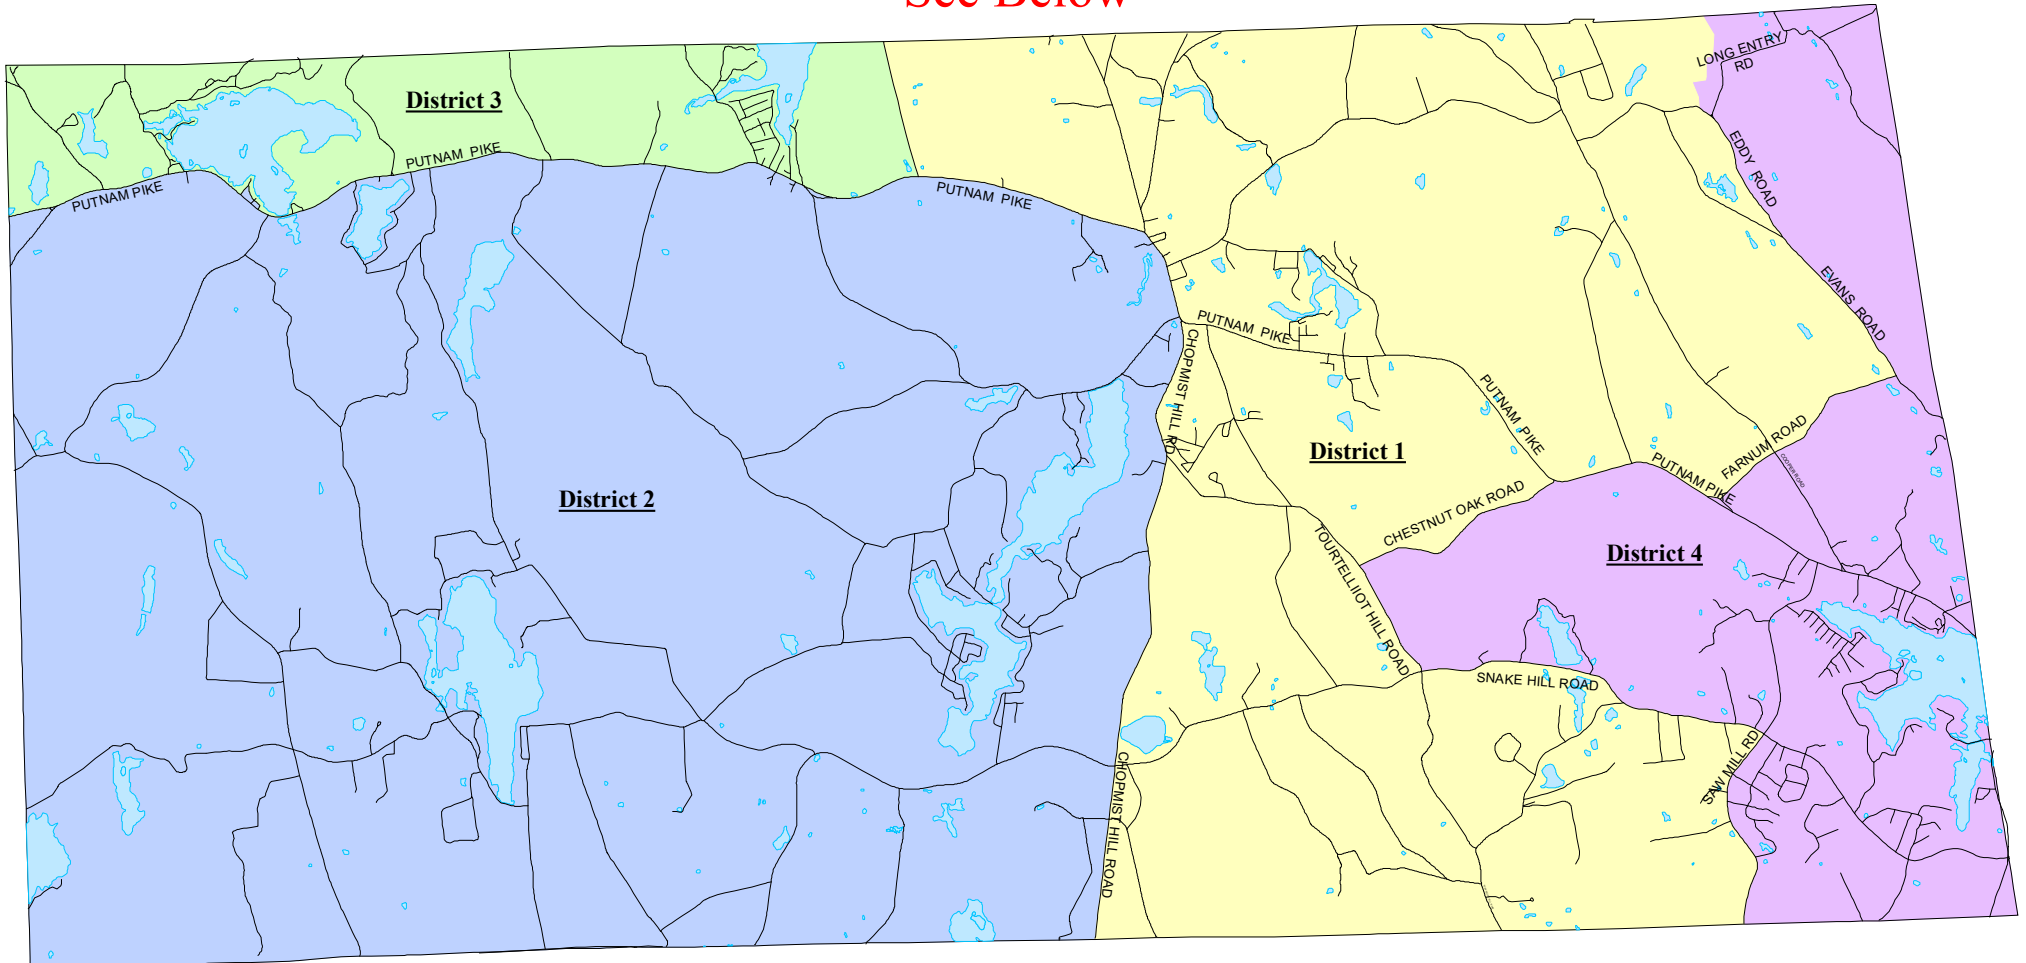

# Glocester Voting Locations 2018

## Primary & General Election Locations

See Below

Any Questions?  
 Call the Town Clerk's Office at 568-6206  
 The Board of Canvassers are located at  
 the Town Hall, 1145 Putnam Pike.

**Town of Glocester**  
**Sept. 12 Primary**  
**Nov. 6 General Election**  
**7:00 a.m. to 8:00 p.m.**